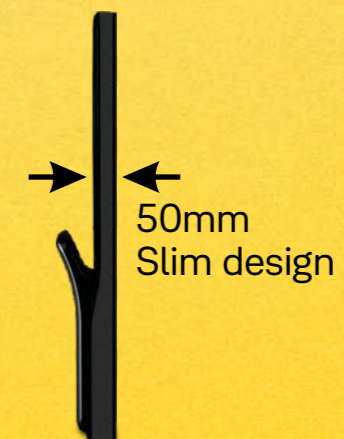

Fingerprint	Up to 100 users
PIN code	Up to 100 users
RFID keytag	Up to 100 users
Remote control	Optional (sold separately)
Emergency Mechanical key	2 pcs available
Color	● Matte black ● Gold
Front body	78(W) x 390(H) x 50(D) mm
Main body	76(W) x 390(H) x 60(D) mm
Backset	60 mm
Door thickness	40 - 100mm
Battery	Alkaline battery

** Yale Home kit is required for Yale Home functionalities (sold separately)
* Remote control sold separately