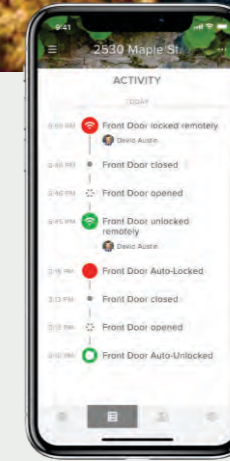

# The Yale Home Ecosystem For a seamless home security experience.

The Yale Home app enables you to connect and control all your Yale smart security devices Smart Locks, Smart Alarm, Smart Storage solutions and Video Door bell from a single app.

# The Yale Home app functionalities

**App control**

Lock and unlock your door from your app, anywhere in the world.

**DoorSense™ technology**

The lock will check the status of the door and tell you if your door is securely closed and locked.

**Activity monitoring**

See who comes and when with the Activity Feed. Check who unlocked the door and if or when it was actually opened. Set-up alerts to notify when specific people arrive home.

**Guest access**