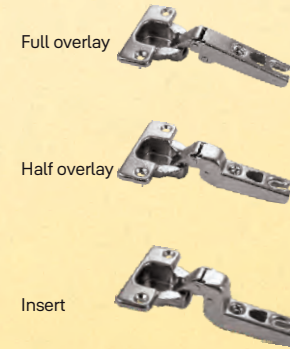

Product Codes	Finish	MRP.	Master Pack
V0401A US15	SS	₹850	200
V0401A US5	AB	₹900	200

Auto Hinges

Cabinet Auto Hinges

• Suitable for 15mm-19mm thick door • 40,000 cycle tested • Salt spray testing: 48hrs

Product Codes	Description	Cup Diameter	MRP.
YCAH-SC01.3D	Soft Close 3D Auto hinges with 4 Holes, 0 Crank , 100° Full overlay	35x11.5mm	₹360
YCAH-SC02.3D	Soft Close 3D Auto hinges with 4 Holes, 9 Crank , 100° Half overlay	35x11.5mm	₹370
YCAH-SC03.3D	Soft Close 3D Auto hinges with 4 Holes, 16 Crank , 100° Insert	35x11.5mm	₹380