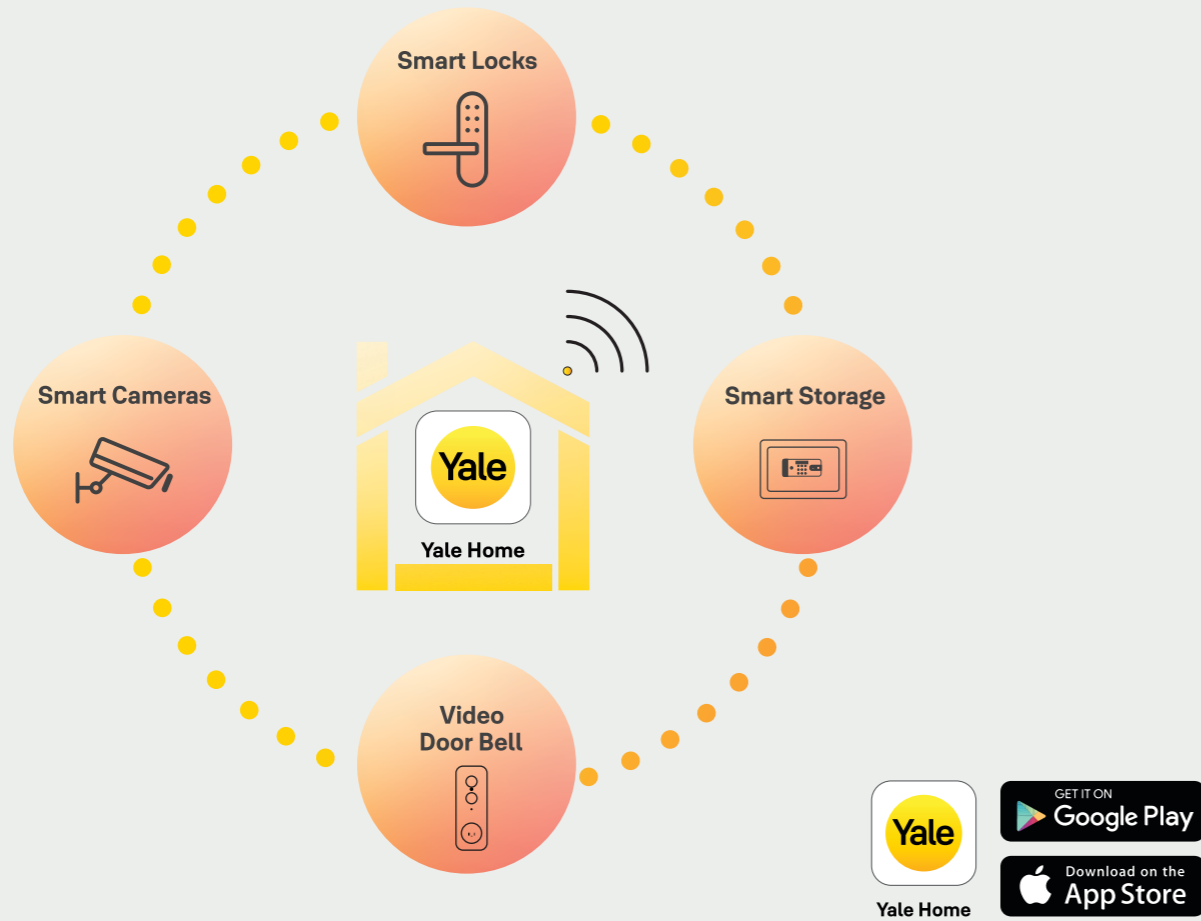

We were there for your grandparents (and probably theirs) and we'll be there for your children.

Today, and every day to come.

## Contents

- 01. Smart Door Lock
- 06. Digital Door Lock
- 07. Premium Biometric Furniture Lock
- 08. Wardrobe Door Lock
- 09. Wardrobe Door Lock
- 09. Smart Lock Accessories
- 10. Smart Video Doorbell
- 11. Smart Surveillance Camera
- 11. Video Door Phone
- 13. Smart Safe
- 13. Digital Safes
- 19. Door Control Devices
- 21. Lever Handles
- 24. Mortise Eternal Lever Handle ComboSet
- 27. Essential Series
- 37. Mortise Locksets
- 38. Euro Profile Cylinders
- 40. Mortise Locks
- 43. Rim Locks
- 47. Electric Rim Lock
- 48. Cylindrical Locksets
- 48. Lever Locksets
- 49. Furniture Hardware
- 52. Padlocks

# The Yale Home Ecosystem For a seamless home security experience.

The Yale Home app enables you to connect and control all your Yale smart security devices Smart Locks, Smart Alarm, Smart Storage solutions and Video Door bell from a single app.

# The Yale Home app functionalities

**App control**

Lock and unlock your door from your app, anywhere in the world.

**DoorSense™ technology**

The lock will check the status of the door and tell you if your door is securely closed and locked.