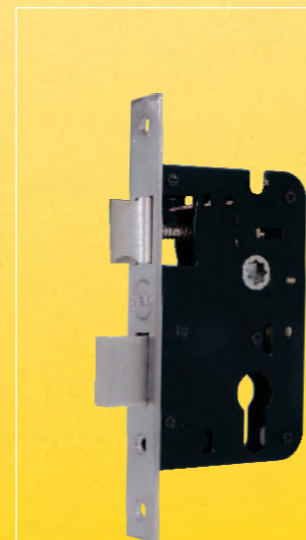

Economy Residential Mortise Locks

22-8545

Mortise Lockbody - 85 C2C - 45mm B/S, Latch & Deadbolt (ECO)

Product Code	MRP.	Master Pack
22-8545-S	₹1,060	10
22-8545-BM-S	₹1,200	10
22-8545-RG-S	₹1,280	10
22-8545-AB-S	₹1,110	10

22-8560

Mortise Lockbody - 85 C2C - 60mm B/S, Latch & Deadbolt (ECO), SS

Product Code	MRP.	Master Pack
22-8560-S	₹1,540	10