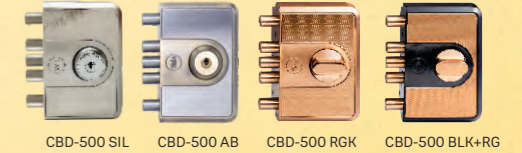

RIM Lock

Cinco CBD Series - RIM Lock

Cinco Rim Lock with 5 Dead Bolt, Single Cylinder & Thumbturn, and Double Cylinder

Product Codes	SIL	AB	BLK+RG	RGL	Keys	Master Pack
CBD-500(XX)-TT	₹8,230	₹8,240	₹8,230	₹8,230	4 Dimple Keys	6
CBD-500(XX)-DC	₹8,640	₹8,640	-	-	4 Dimple Keys	6

XX - SIL - Silver Colour Coated, AB - Antique Brass, RGL - Rose Gold, BLK+RG - Black Body and Receptacle with Rose Gold Knob
TT - Thumbturn with Key, DC - Double Cylinder