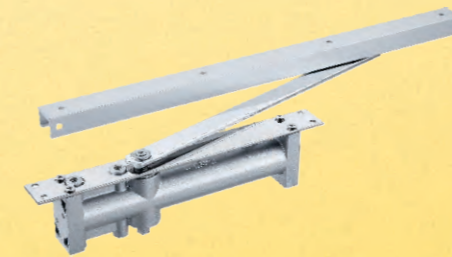

Concealed Door Closer