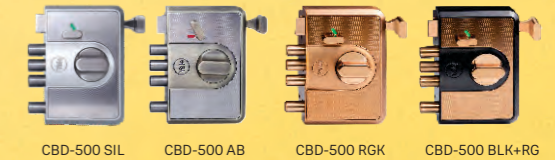

Cinco CBR Series - RIM Lock

Cinco Rim Lock with 4 Dead Bolt, Single Cylinder and Thumbturn,

Product Codes	SIL	AB	BLK+RG	RGL	Keys	Master Pack
CBR-500(XX)-TT	₹7,800	₹7,800	₹7,800	₹7,800	4 Dimple Keys	6

XX - SIL - Silver Colour Coated, AB - Antique Brass, RGL - Rose Gold, BLK+RG - Black Body and Receptacle with Rose Gold Knob
TT - Thumbturn with Key